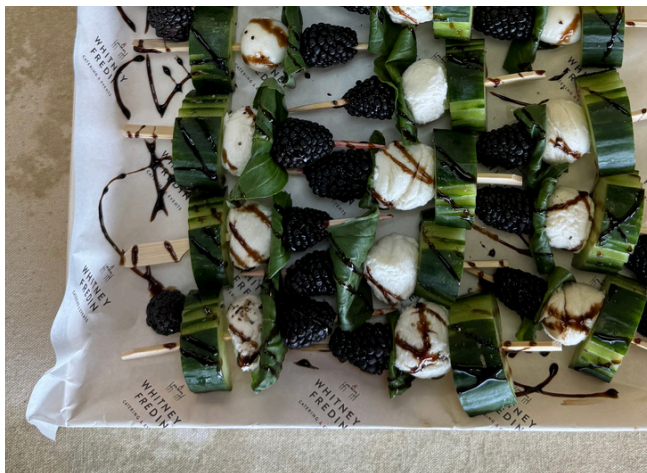

EMAIL ORDERS TO HELLO@WHITNEYFREDINEVENTS.COM

SMALL BITES | FALL/WINTER

APPS	\$/PER DOZEN	SALADS / SOUPS	\$/PP 12 MIN
BRIE, APPLE + FIG CROSTINI	36	COCONUT BUTTERNUT BISQUE	8
BUTTERNUT + APPLE BRUSCHETTA	36	ZUPPA TOSCANA	8
HONEY BUFFALO MEATBALLS	40	KALE AUTUMN SALAD	6.50
CRANBERRY APRICOT ROSEMARY CHEESEBALL	36	kale, radicchio, pear, apple, red onion, feta, candied walnut, pomegranate, honey dijon balsamic dressing	
SAVORY HERB CHEESEBALL	36	HARVEST SALAD	6.50
		spring mix, pear, roasted butternut squash, pomegranate, dried cranberries, apple, sugared almonds, apricot stilton, apple cider vinaigrette	
		PEAR SALAD	6.50
		spring mix, grapes, dried cranberries, feta, candied almonds, pear, champagne vinaigrette	

WHITNEY
FREDIN
CATERING & EVENTS

WHITNEY
FREDIN
CATERING & EVENTS

WHITNEY
FREDIN
CATERING & EVENTS

WHITNEY
FREDIN
CATERING & EVENTS

WHITNEY
FREDIN
CATERING & EVENTS

SMALL BITES | SPRING

APPS	\$/PER DOZEN	SALADS	\$/PP 12 MIN
CUCUMBER + BLACKBERRY CAPRESE SKEWERS	36	ISRAELI COUSCOUS w/strawberry, avocado + lime vinaigrette	6
BLUEBERRY BALSAMIC GOAT CHEESE W/CROSTINI	36	GREEN GODDESS POTATO SALAD	6
BACON WRAPPED CREAM CHEESE JALAPEÑO	36	SPINACH CITRUS SALAD	6
SPRING PEA + FETA DIP W/CROSTINI	36	w/red onion, cucumber, mint, walnut, + sherry vinaigrette	
GUINNESS MEATBALLS	40		
PINEAPPLE CHEESE BALL	36		
CORNED BEEF + CABBAGE SLIDERS	60		

ENTREES | SPRING

\$/PP | 12 MIN

PINEAPPLE BROWN SUGAR
GLAZED HAM 38

SHEPHERD'S PIE 32

CORNED BEEF MEAL 38

MAPLE DIJON ROSEMARY
GRILLED CHICKEN 38

SWEET SIPS + TREATS | SPRING

DESSERTS	MOCKTAILS/DRINKS \$/PP 12 MIN
<p>STRAWBERRY SHORTCAKE 60 SERVES 12</p> <p>STRAWBERRY PIE W/FRESH WHIPPED CREAM 30 WHOLE PIE</p> <p>MACAROONS 36 1 DOZEN</p> <p>BANANAS FOSTER BREAD PUDDING 48 SERVES 6-8</p> <p>APPLE PIE BREAD PUDDING 48 SERVES 6-8</p> <p>SEASONAL TRIFLE CUPS 60 1 DOZEN</p> <p>NO BAKE PEANUT BUTTER BARS 36 1 DOZEN</p>	<p>CITRUS MOJITO 6</p> <p>CUCUMBER MOJITO 6</p> <p>STRAWBERRY BASIL MULE 6</p> <p>CLASSIC MULE 6</p>