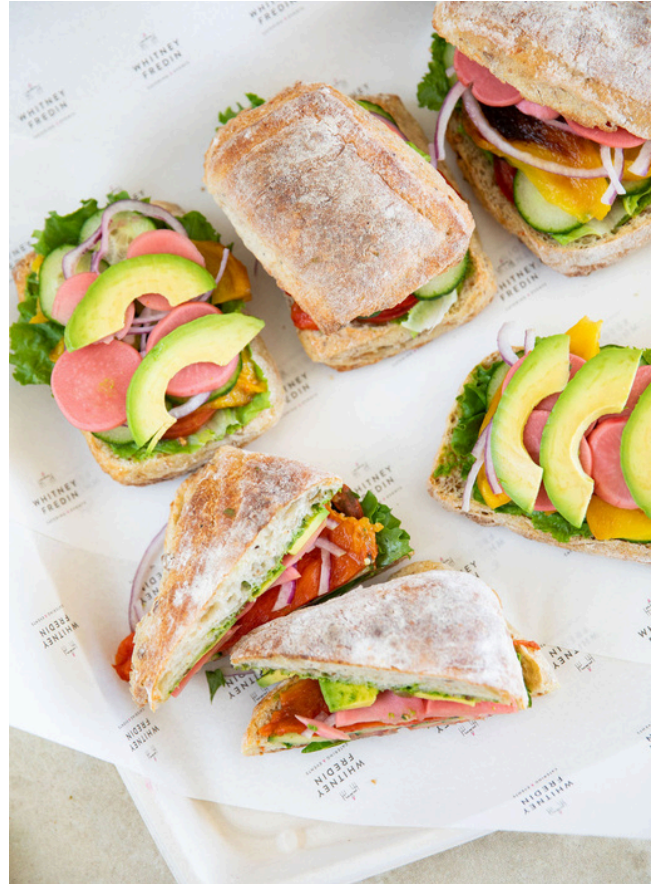

ENTREES | SUMMER

$/PP | 12 MIN

SALMON W/MANGO SALSA 42

GLAZED PINEAPPLE TERIYAKI GRILLED CHICKEN 38

SWEET SIPS + TREATS | SUMMER

DESSERTS	$/PER DOZEN	MOCKTAILS/DRINKS	$/PP | 12 MIN
SUGAR GEMS W/RASPBERRY LEMON FROSTING	36	AGUAS FRESCAS	5
KEY LIME COCONUT BARS	36	BRAZILIAN LIMEADE	5
MINI SEASONAL FRUIT + CUSTARD TARTLETS	60	PINEAPPLE BLACKBERRY GINGER BEER MOCKTAIL	6
		JALAPEÑO WATERMELON LEMONADE	5